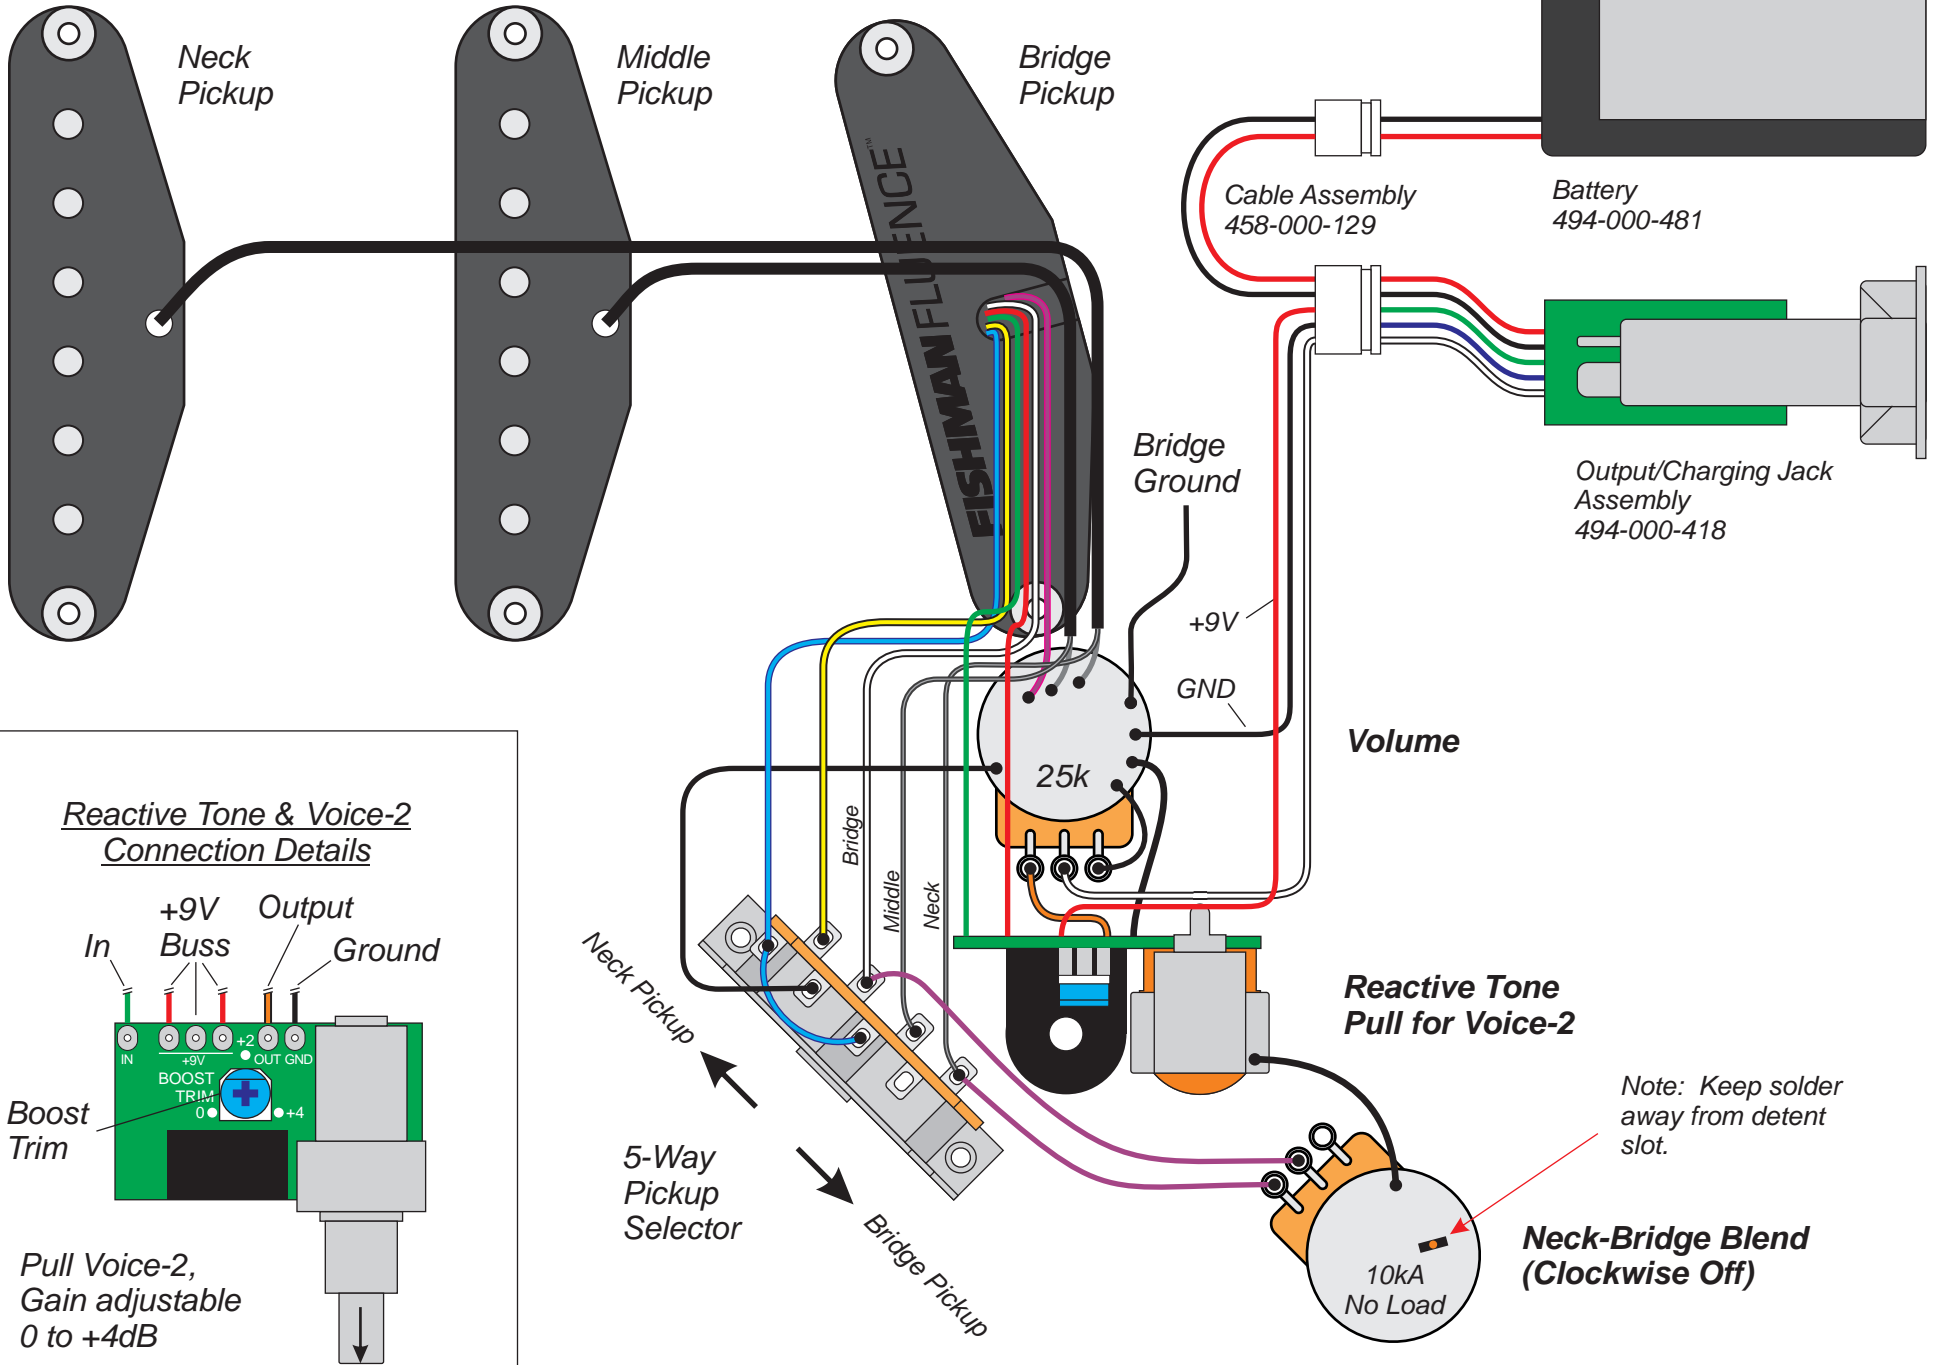

## Greg Koch - Signature Single Width Set - 3 Knob Setup w Battery Pack & Charging Jack

### Reactive Tone & Voice-2 Connection Details