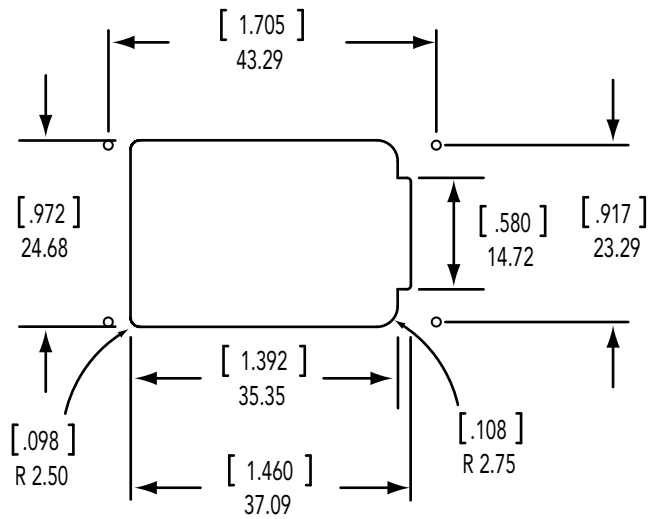

BATTERY BOX

COMBO 1/4" JACK with  
BATTERY BOX