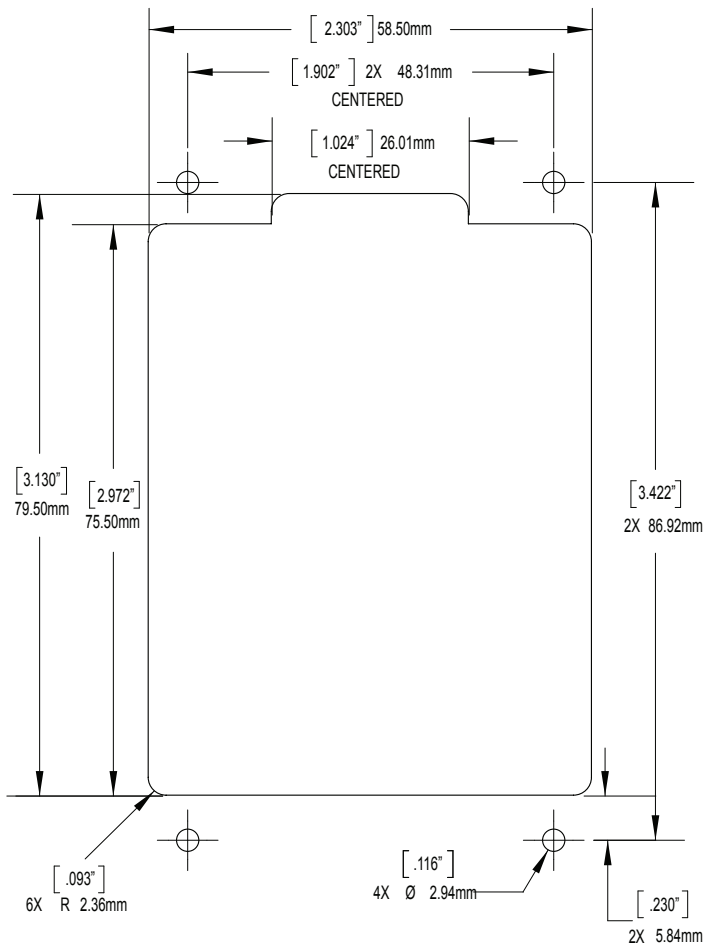

**PREFIX SERIES
CUT-OUT TEMPLATE**

www.fishman.com

FISHMAN

This template fits the following products:

- Onboard Aura
- Prefix Premium Blend
- Prefix Plus-T

CAUTION: Print at 100% (full size)
or set Page Scaling to "none"