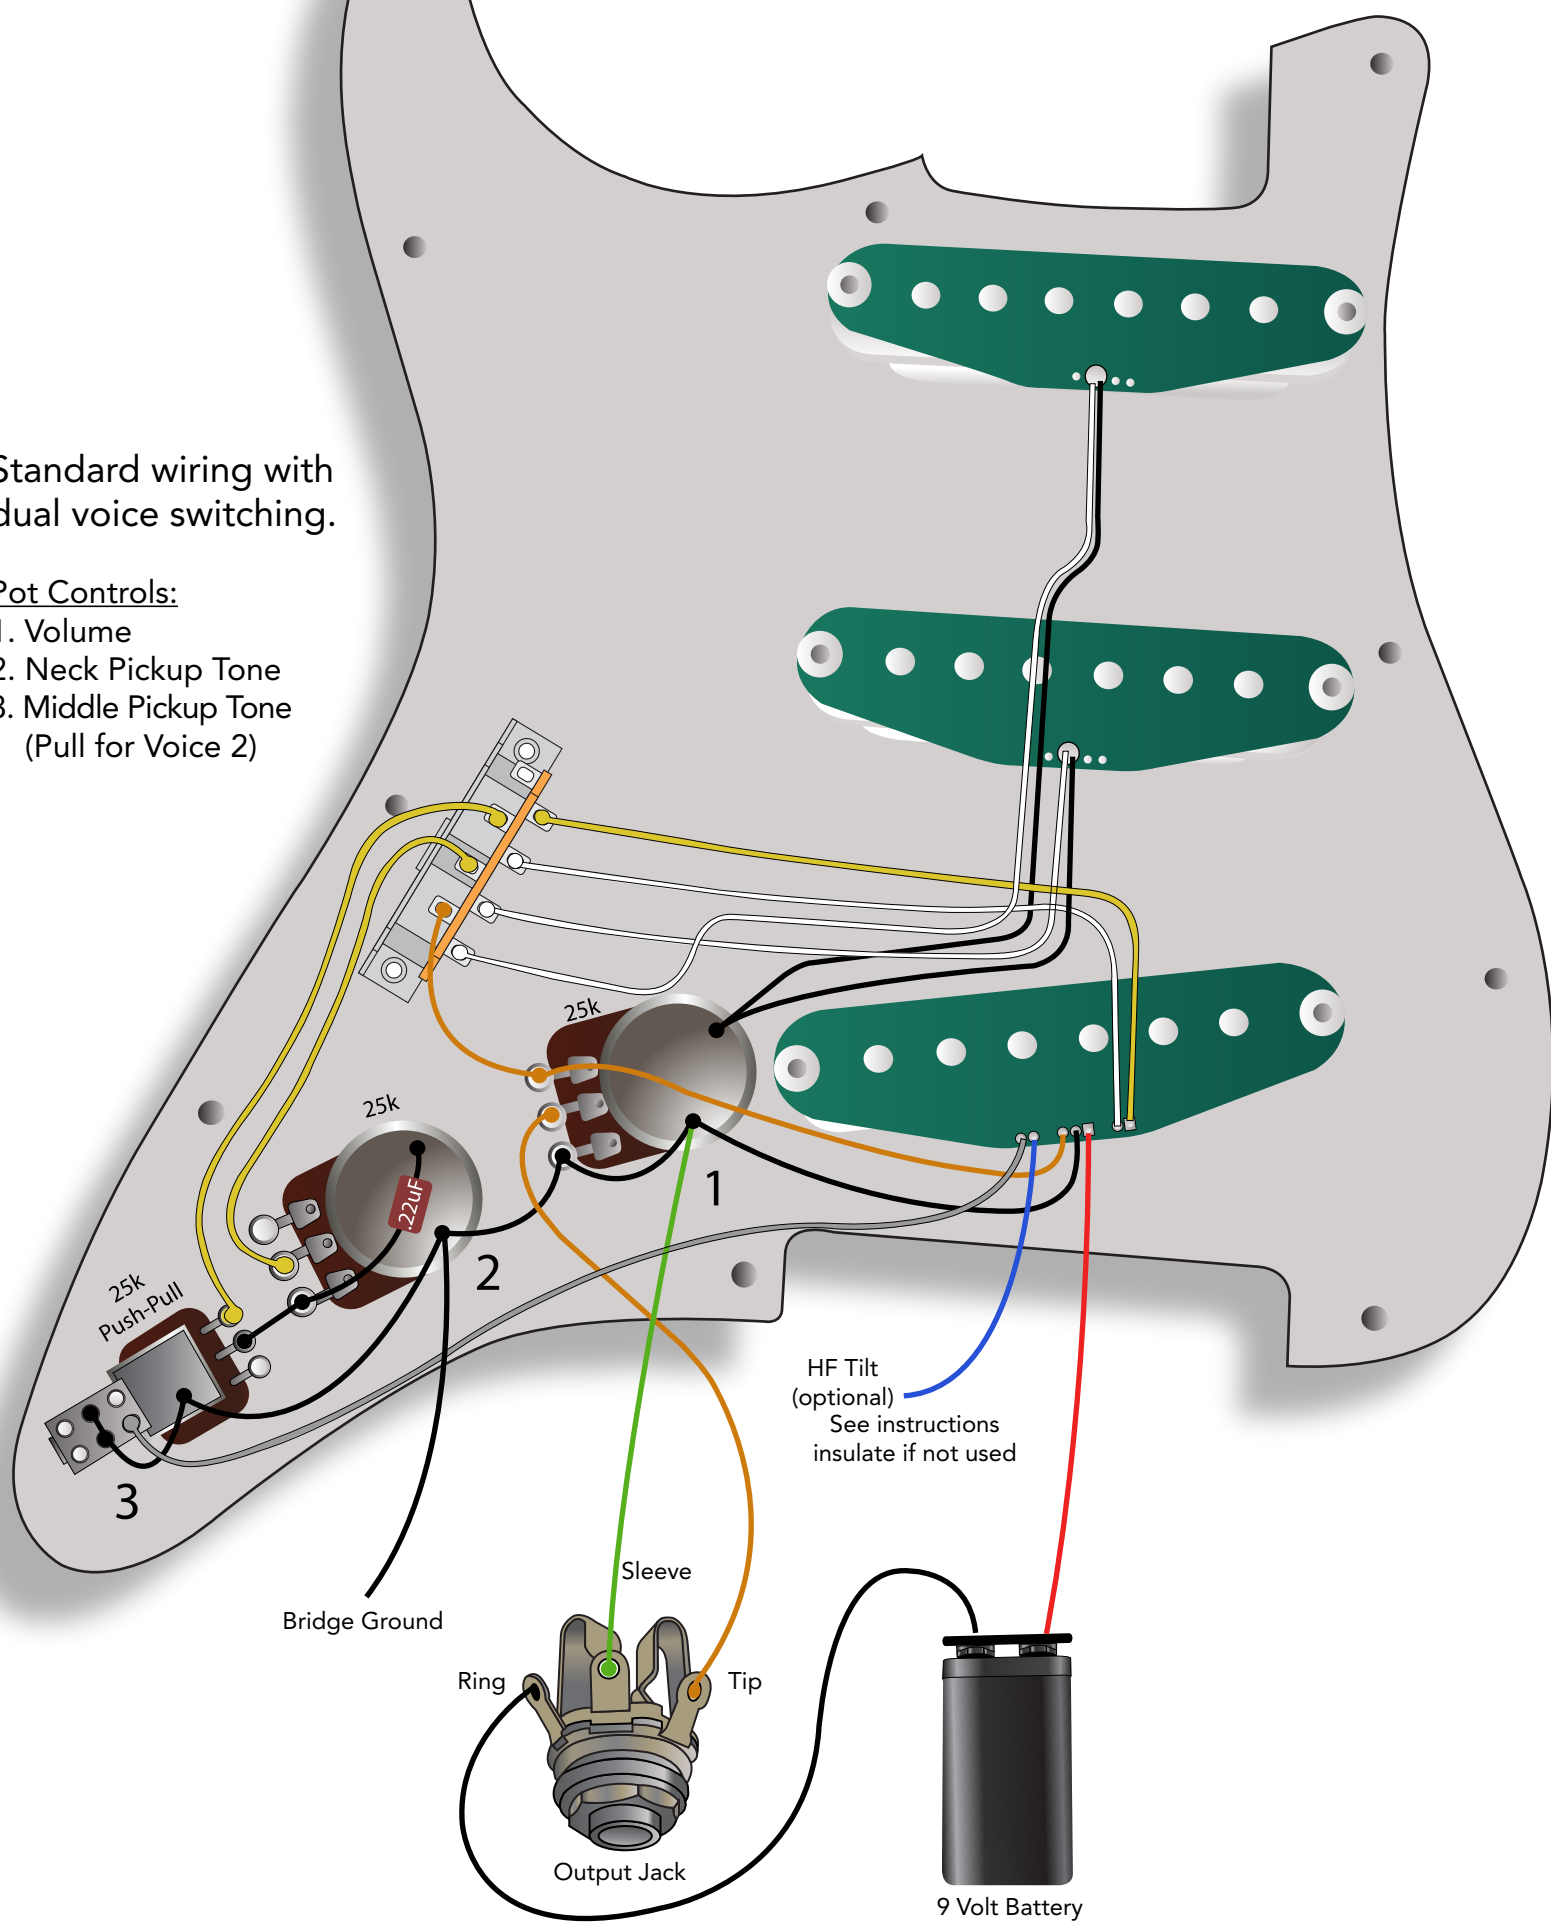

FISHMAN FLUENCE™

Single Width Pickups, Set of 3

Standard wiring with dual voice switching.

Pot Controls:

1. Volume
2. Neck Pickup Tone
3. Middle Pickup Tone (Pull for Voice 2)

HF Tilt (optional)
See instructions
insulate if not used

Bridge Ground

Sleeve

Ring

Tip

Output Jack

9 Volt Battery