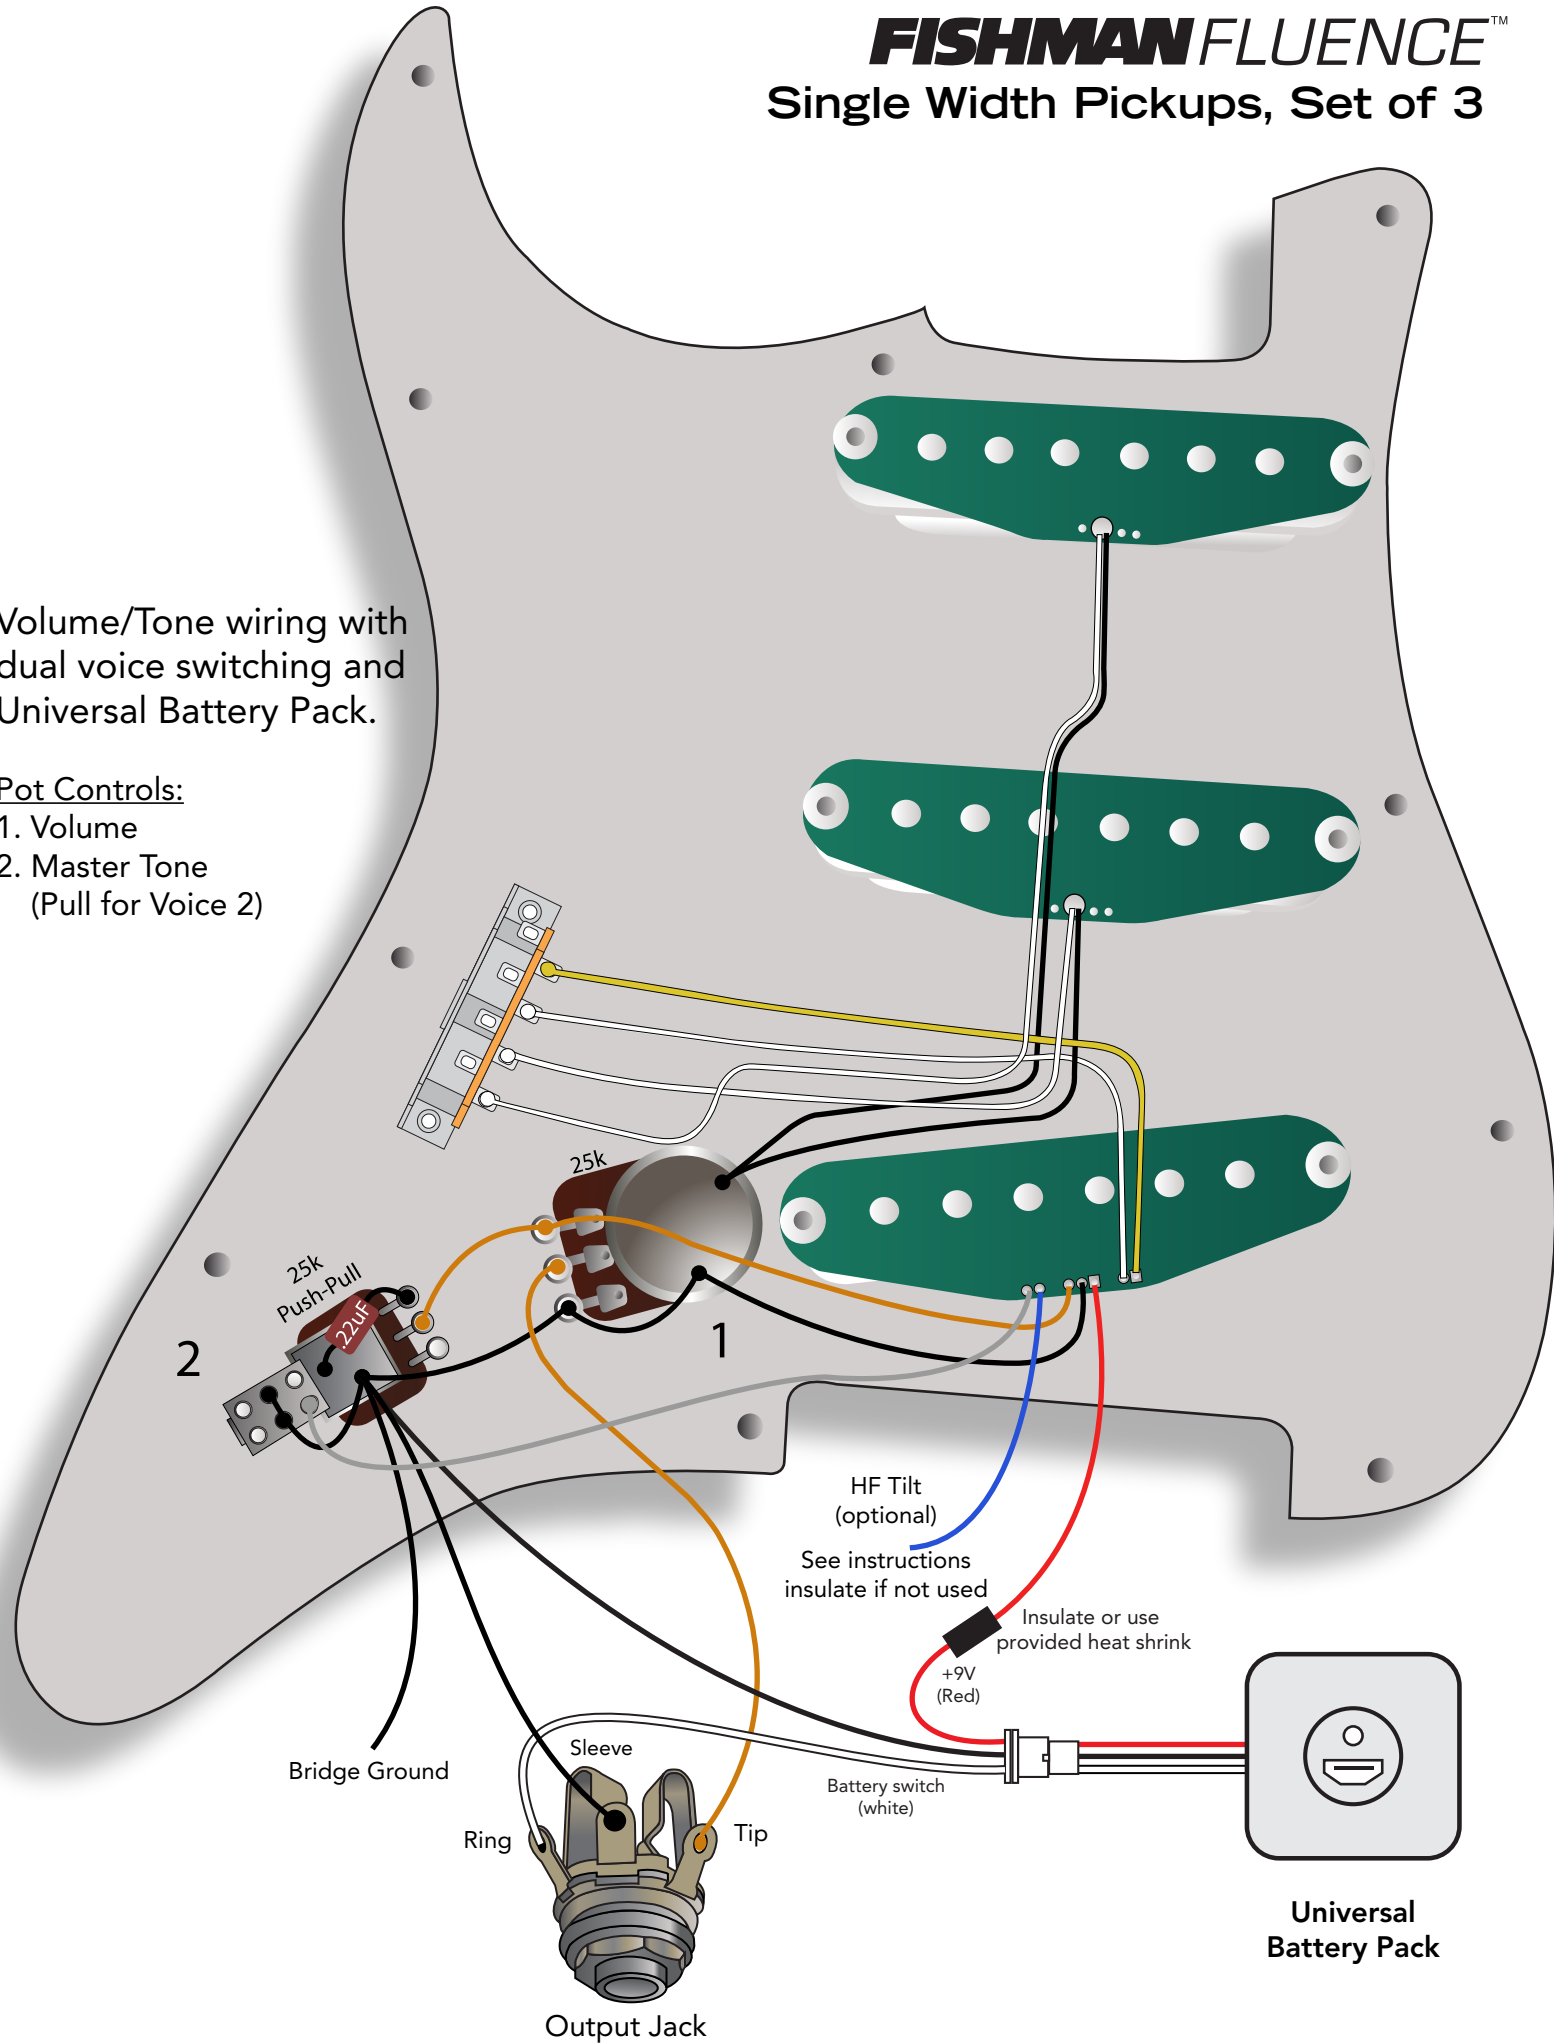

FISHMAN FLUENCE™

Single Width Pickups, Set of 3

Volume/Tone wiring with dual voice switching and Universal Battery Pack.

Pot Controls:

1. Volume
2. Master Tone (Pull for Voice 2)

HF Tilt (optional)
See instructions insulate if not used
Insulate or use provided heat shrink
+9V (Red)
Battery switch (white)

Universal Battery Pack

Output Jack