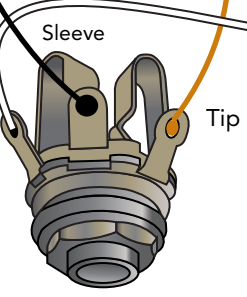

FISHMAN FLUENCE™

Single Width Pickups, Set of 3

Volume/Tone wiring with dual voice switching and Universal Battery Pack.

Pot Controls:

1. Volume
2. Master Tone (Pull for Voice 2)

HF Tilt (optional)
See instructions insulate if not used
Insulate or use provided heat shrink
+9V (Red)
Battery switch (white)

Universal Battery Pack

Output Jack