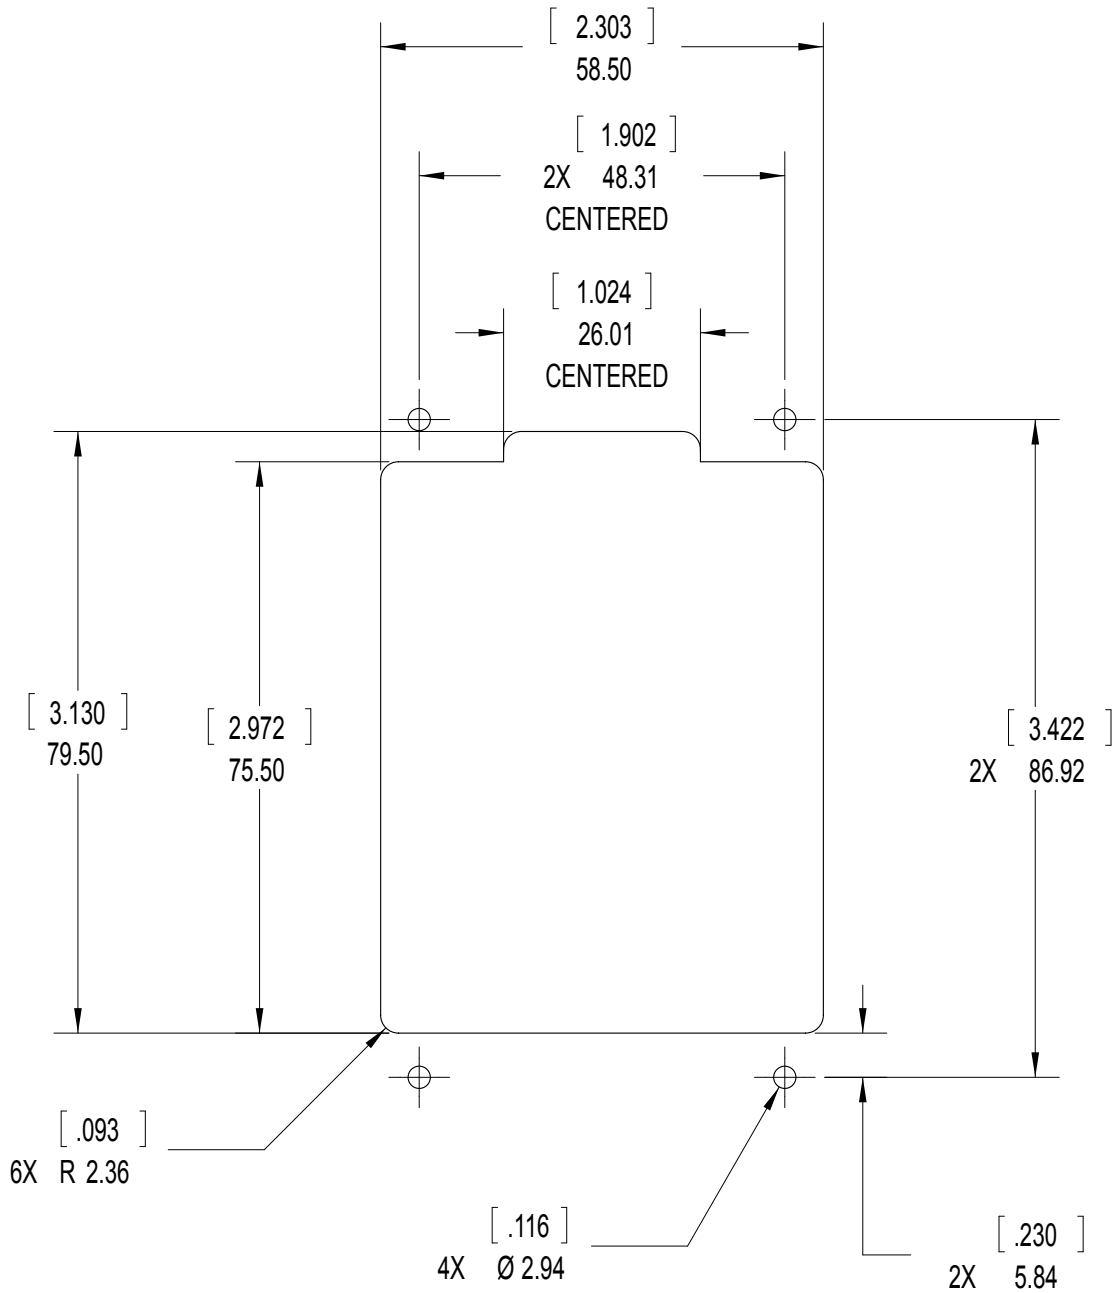

**PREFIX SERIES
CUT-OUT TEMPLATE**

www.fishman.com

FISHMAN

This template fits the following products:

- Onboard Aura
- Prefix Premium Blend
- Prefix Plus-T

FISHMAN[®]

www.fishman.com

520-001-005_r0